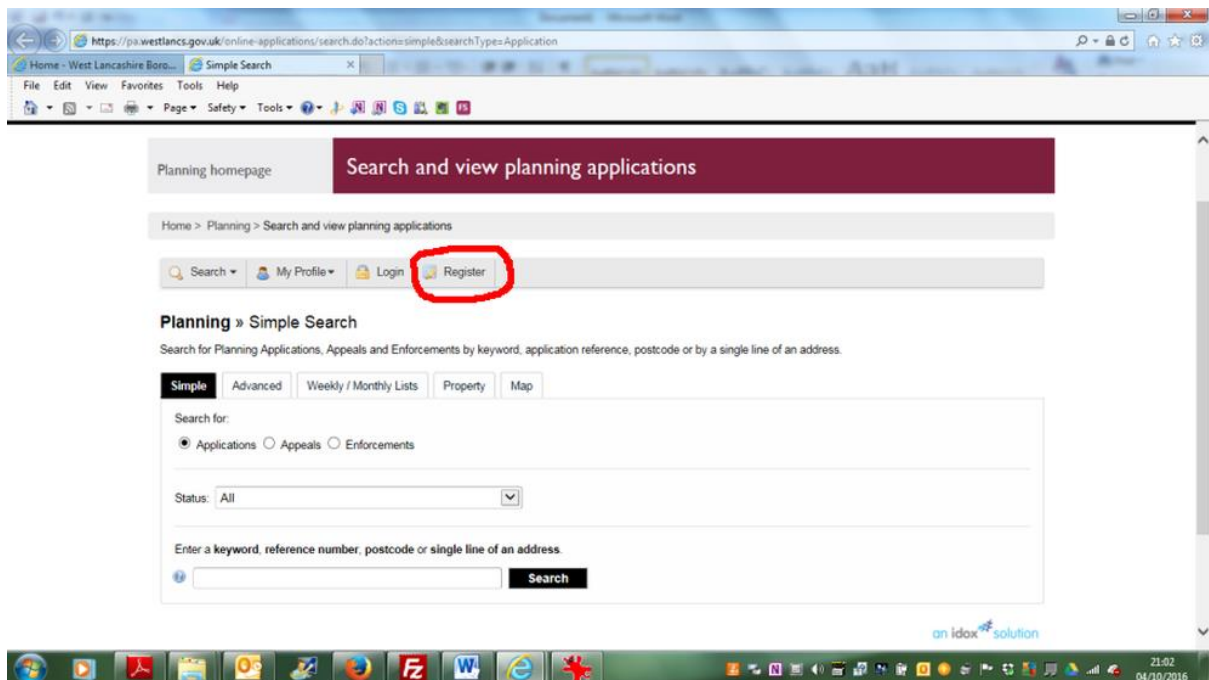

Then follow the instructions in the separate Idox document.