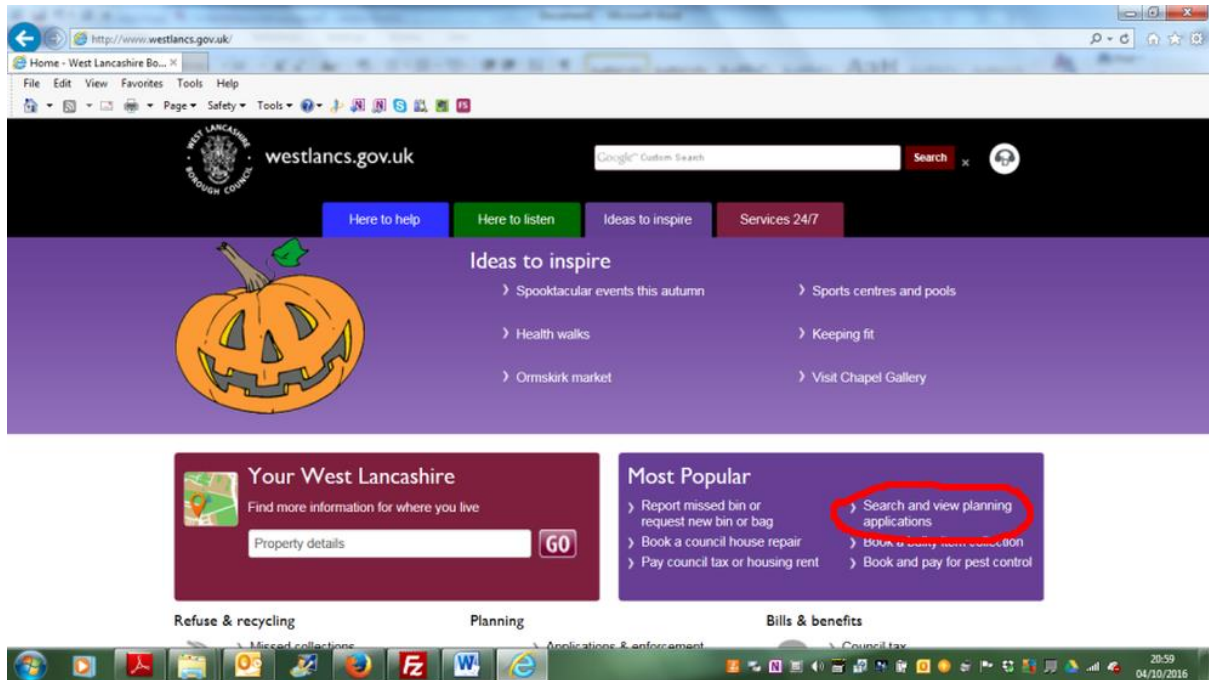

## To Reach the West Lancashire Borough Council Planning System Database

Go to the WLBC homepage [www.westlancs.gov.uk](http://www.westlancs.gov.uk)

Click on the search and view planning applications (circled in red below).